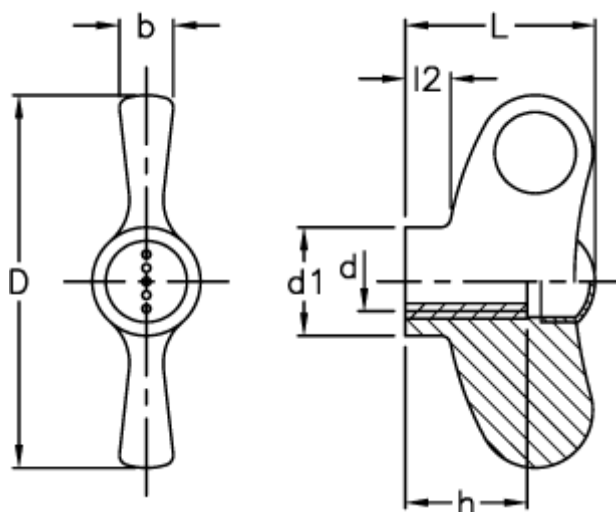

Article number: 23052232262

Description: E+G Wing nut  
EWN.48 B-M8-C2, orange cap

## Measures

b	= 7
D	= 47
d1	= 13.5
d 6H	= M8
h	= 12
L	= 24
l2	= 5.5